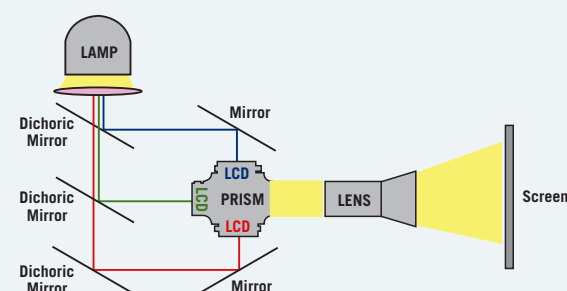

Cineza – home entertainment projector by Sony is compact, lightweight, and easy-to-use with a range of new and exciting features. Whether you connect it to DVD players, game consoles, VCRs or personal computers, Cineza gives you crisp, larger-than-life images on any screen size. (VPL-HS3 is up to 150-inch screen size and VPL-HS20 is up to 300-inch screen size, measured diagonally.)

Feature-packed in a small, slick and compact package, the Cineza is designed to harmonise with its surroundings, whether it's placed on the table or hanging from the ceiling*.

The Cineza Home Projectors are designed with the latest Liquid Crystal Display (LCD) technology. This technology enables the control of red, green and blue light independently through 3 separate LCD panels. This process achieves excellent colour fidelity as well as bright and sharp images.

The Cineza **VPL-HS3** and **VPL-HS20** are the latest additions to the Cineza family. With the Side Shot2 feature, you can now get clearer views and enjoy greater flexibility in the placement of your Cineza projector without worrying about space limitations. The **VPL-HS20** comes with Memory Stick function that allows you to share and view JPEG images and MPEG1 movies taken by Sony digital or video cameras. Now you can truly enjoy those special moments, or re-live the thrills and excitement of large-screen movies... right in the comfort of your home!

*Optional Suspension Support accessory is available for VPL-HS20 only.