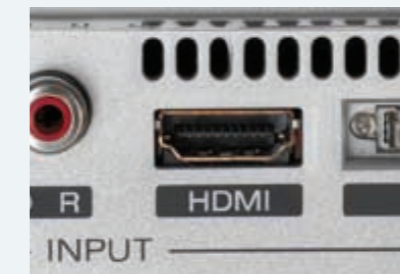

Applicable to VPL-HS20 only

Micro Lens Array & WV Film

The combination of the Micro Lens Array (MLA) and the Wide View (WV) film in the optical unit of the **VPL-HS20** result in brighter and sharper images. Besides the improved brightness level, images are also richer with a deeper black level.

Memory Stick

Bring your own personal entertainment to life. With the Memory Stick slot on the **VPL-HS20**, you can enjoy large screen viewing of your favourite JPEG images and MPEG1 movies taken with Sony's digital still camera or digital video camera. And with a touch of the MS SLIDE key on the remote control, you can even enjoy JPEG slide shows!

Applicable to VPL-HS20 only

High-Definition Multimedia Interface (HDMI)

Both **VPL-HS3** and **VPL-HS20** are equipped with Next Generation Digital Video connector known as High-Definition Multimedia Interface Connector (HDMI™). An improvement over current DVI connectors, HDMI delivers the finest quality digital video and audio transmitted over a single cable and signifies compatibility among HDMI-labelled systems. This enables Cineza to realize good Signal-to-Noise level compared to the current connection.