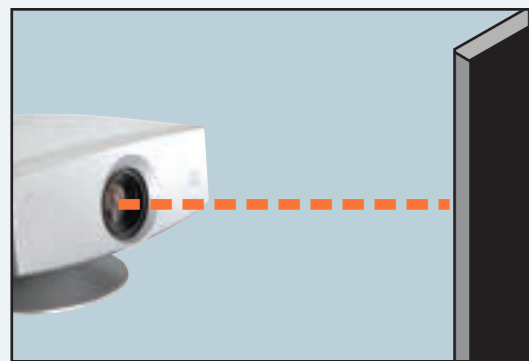

The Cineza **VPL-HS3** and **VPL-HS20** are the latest additions to the Cineza family. With the Side Shot2 feature, you can now get clearer views and enjoy greater flexibility in the placement of your Cineza projector without worrying about space limitations. The **VPL-HS20** comes with Memory Stick function that allows you to share and view JPEG images and MPEG1 movies taken by Sony digital or video cameras. Now you can truly enjoy those special moments, or re-live the thrills and excitement of large-screen movies... right in the comfort of your home!

Short Throwing Distance

Using a new 'Short Focal Lens' as its standard lens, the **VPL-HS3** is able to fill an entire 80-inch wide projection screen with less than 2m throwing distance*. This allows you to enjoy big images even in a small, limited space.